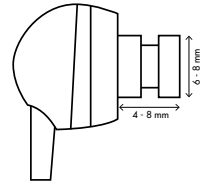

The Music 2in1 can be easily connected to the majority of in-ear speakers, for example the Sennheiser CX-1.00, which you can also order from us.