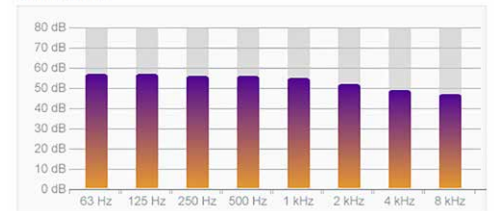

3 ATTENUATION