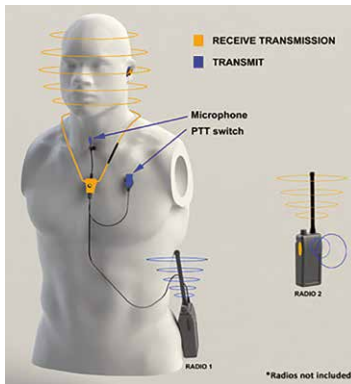

Pluggerz Shoot

Hearing protector and communication system in one CENS Com has been designed for connecting to the CENS hearing protection system. This can be achieved using a wireless connection programme with the user's 2-way radio or walkie-talkie, so that 2-way communication is possible.