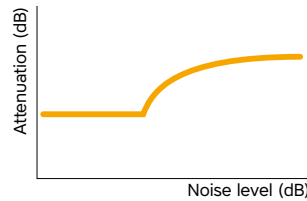

Pluggerz Shoot

Hearing protector and communication system in one CENS Com has been designed for connecting to the CENS hearing protection system. This can be achieved using a wireless connection programme with the user's 2-way radio or walkie-talkie, so that 2-way communication is possible.

On average, the noise from a gun is well above the pain threshold. Every shot means a high risk of hearing damage. The more often you shoot, the greater the risk of hearing damage. And hearing damage is permanent. Active protectors attenuate impulse noises (such as gunshots) to a greater level than normal ambient sounds. The CENS Active even amplifies ambient sounds such as fluttering or rustling in the

bushes, it has an extra programme for suppressing wind noise and can be supplied with a communication module, so you can stay in effective contact with your fellow hunters. The impulse filter attenuates constantly to a sound level of more than 100 dB, but at an impulse noise it attenuates more strongly the louder the shot. The attenuation is therefore greater the louder the noise.